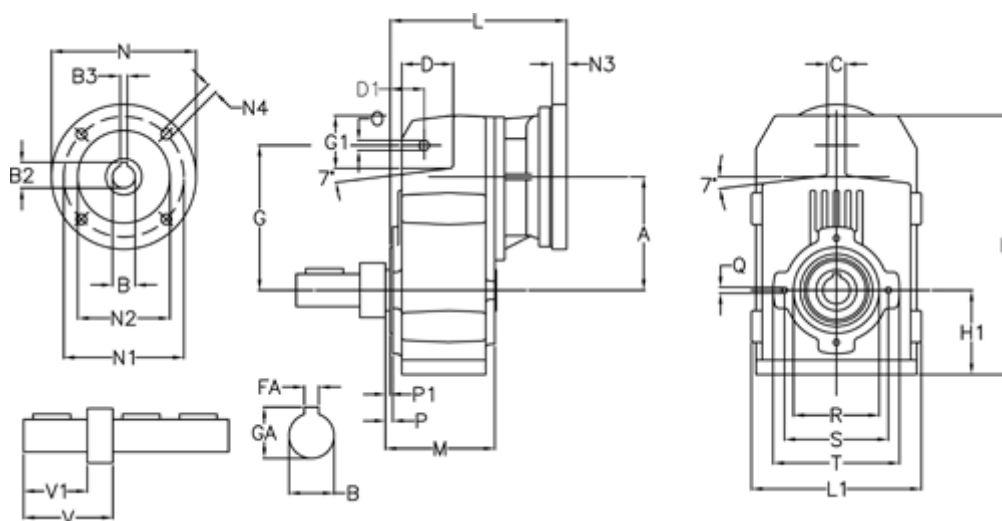

Article number: 29560202181240

Description: Shaft mounted gear
A252R-21,8-P100B5

Measures

A = 128.75	FA = 10	M = 135.5	Q = M10x14
B = 35	G = 162	N = 250	R = 110
B1 = 28	G1 = 58.0	N1 = 215	S = 130
B2 = 31.3	GA = 38.0	N2 = 180	T = 150
B3 = 8	H = 290.5	N4 = M12x16	V = 93.0
C = 20	H1 = 93.5	O = 13	V1 = 60
D = 57.0	L = 242.5	P = 6.0	
D1 = 43.5	L1 = 188	P1 = 3.5	